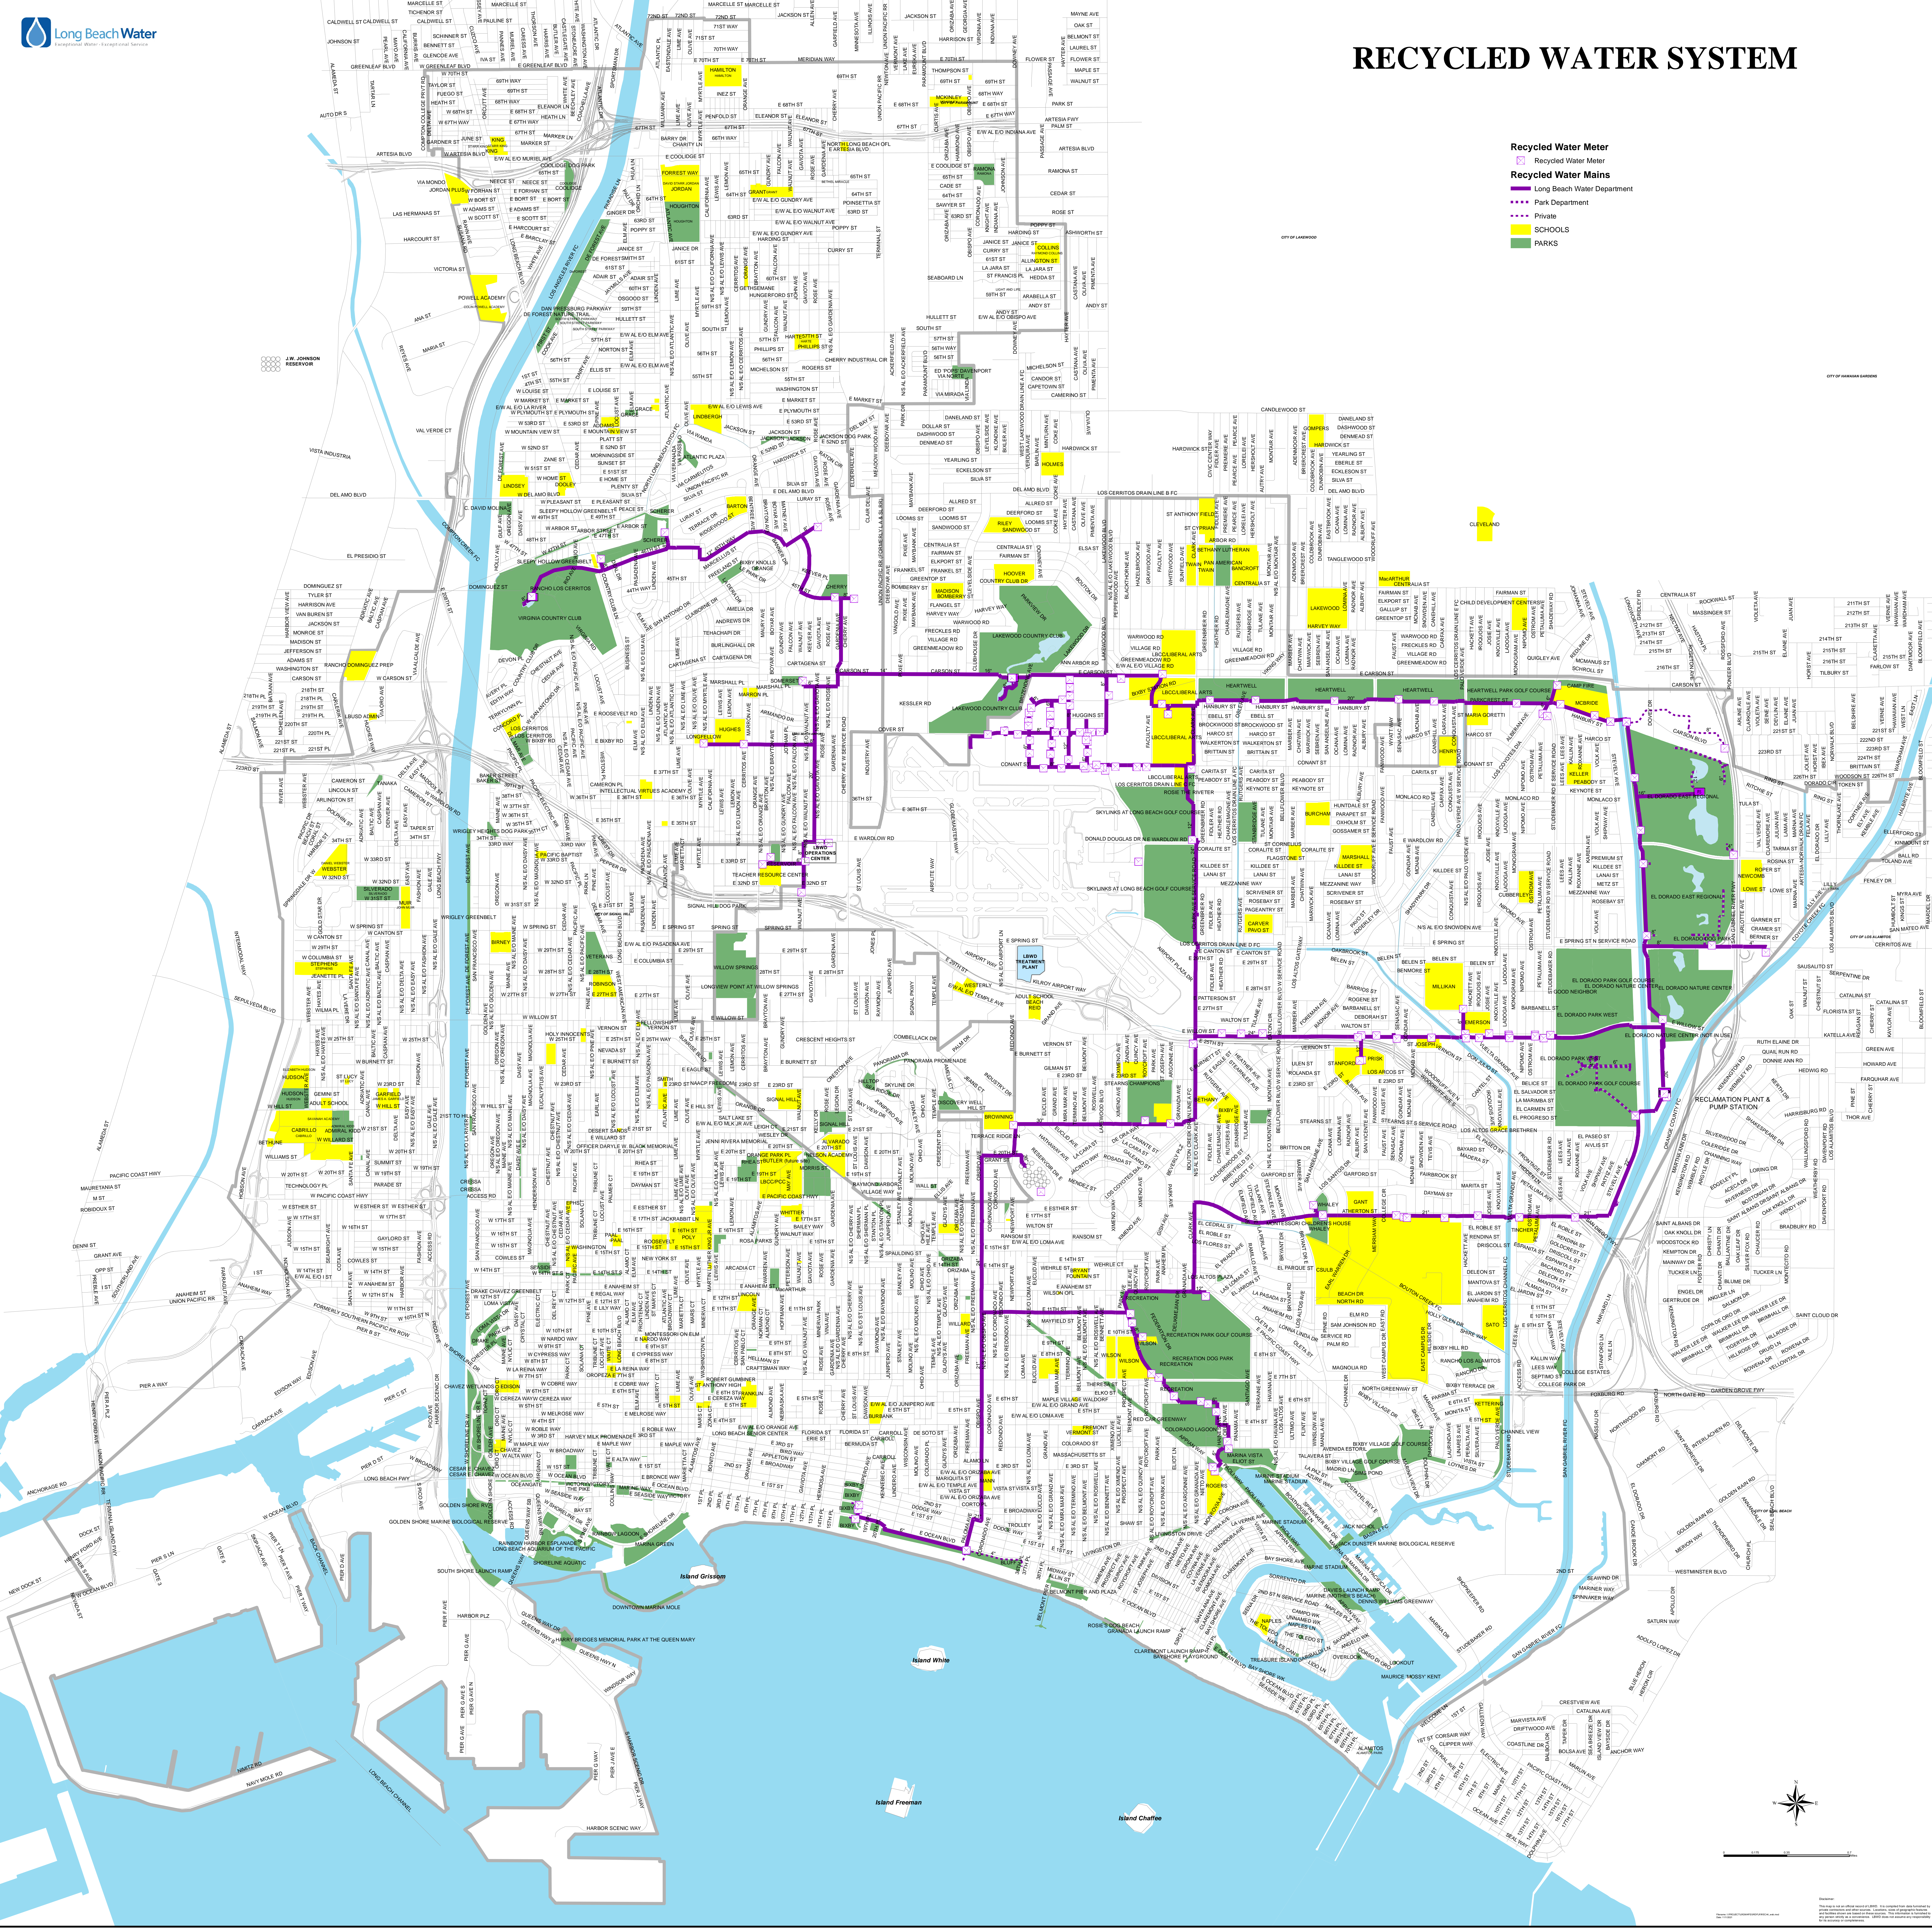

RECYCLED WATER SYSTEM

- Recycled Water Meter
- Recycled Water Mains
- Long Beach Water Department
- Park Department
- Private
- SCHOOLS
- PARKS